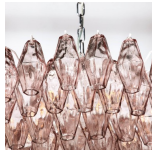

## The Customizable Hand-Blown Murano Polyhedral Chandelier

**Piccolo**

Diameter: 32" x Glass Height: 12"

**Medio**

Diameter: 36" x Glass Height: 10.5"

**Grande**

Diameter: 42" x Glass Height: 12"

- Overall heights can be adjusted to suit with chain links or rod -

Metal Frame Finish Options:

Chrome

White

Chain/Rod & Canopy Finish Options:

Chrome

Brass

Murano Glass Color Options:

Smoked  
Amethyst

Smoked  
Topaz

Champagne

Smoked

Translucent

Smoked Gray

Aquamarine

Custom shapes, sizes, finishes and mixing glass colors are also available. Please contact High Style Deco for any specification needs you may have. See below some of our recently completed custom projects.