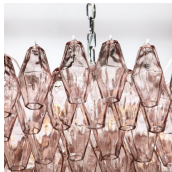

HIGH STYLE DECO

NEW YORK

The Customizable Hand-Blown Murano Polyhedral Chandelier

Piccolo

Diameter: 32" x Glass Height: 12"

Medio

Diameter: 36" x Glass Height: 10.5"

Grande

Diameter: 42" x Glass Height: 12"

- Overall heights can be adjusted to suit with chain links or rod -

Metal Frame Finish Options:

Chrome

White

Chain/Rod & Canopy Finish Options:

Chrome

Brass

Murano Glass Color Options:

Smoked
Amethyst

Smoked
Topaz

Champagne

Smoked

Translucent

Smoked
Gray

Custom shapes, sizes, finishes and mixing glass colors are also available. Please contact High Style Deco for any specification needs you may have. See below some of our recently completed custom projects.